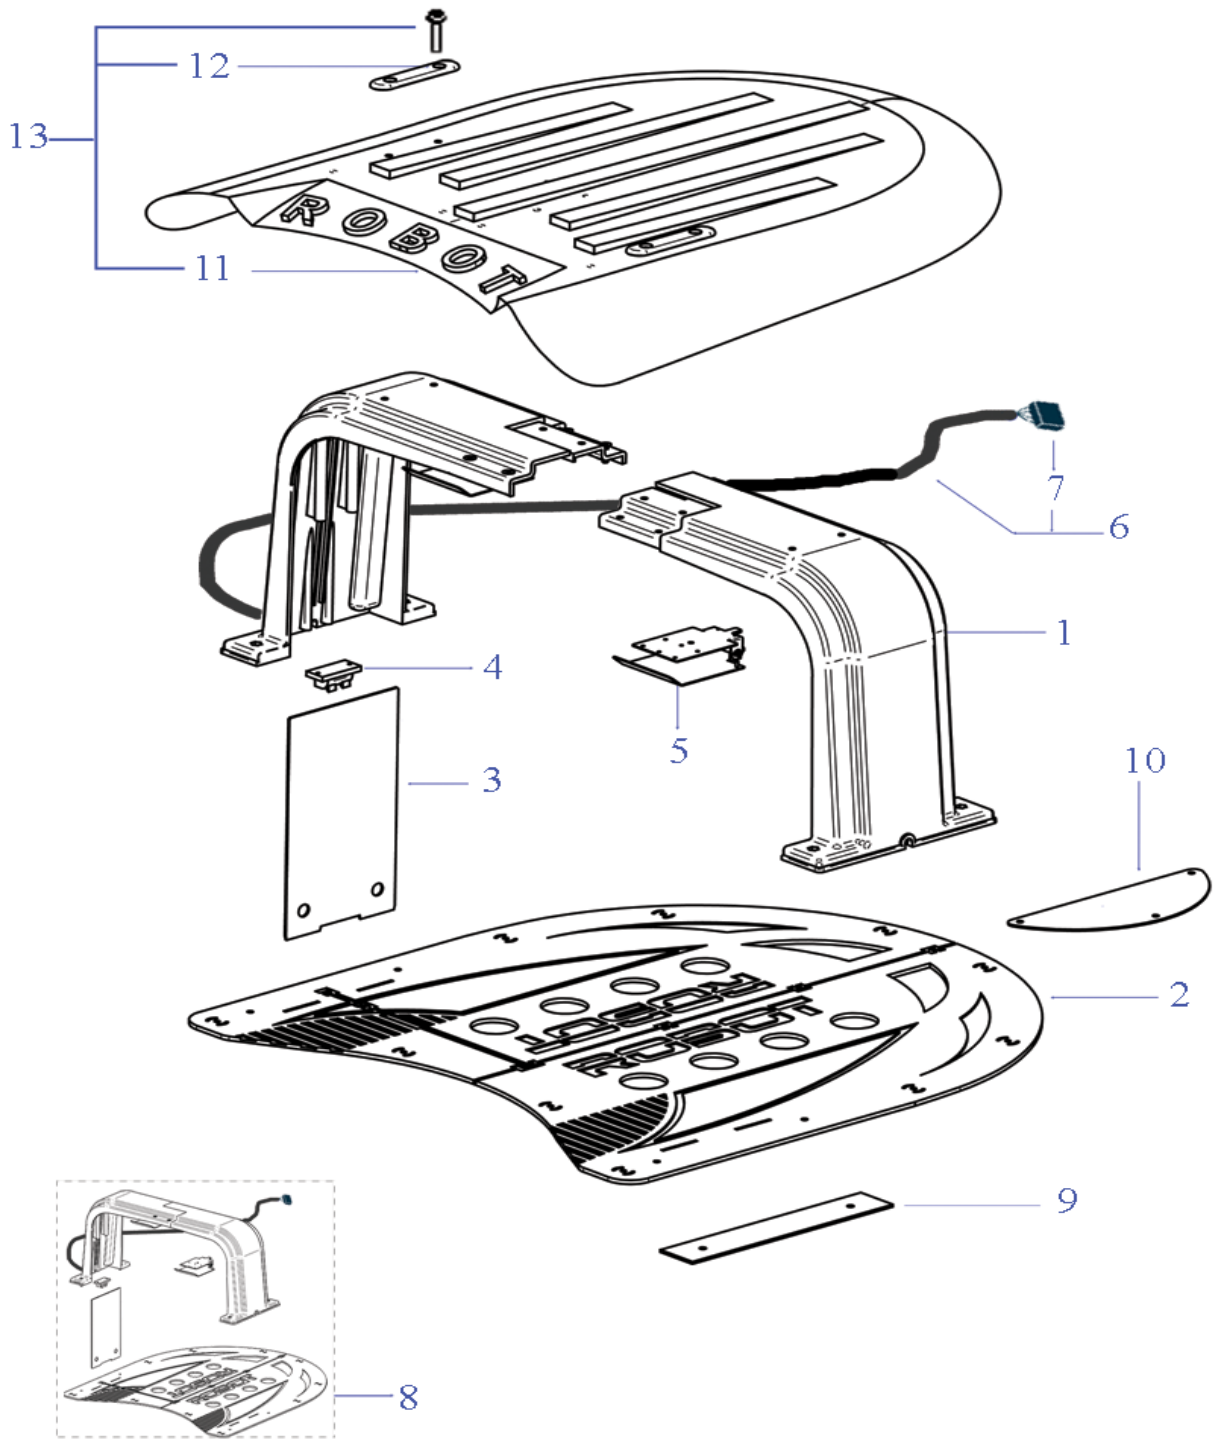

Tav.	05	0	
Tab.			
Taf.			

Rif.	Code	Qty. Part.	Sigla	(IT) Descrizione * (GB) Description	Qty. Price
1	300_D0066_03	2	V'10	Arco di ricarica - Recharging Base Arc	1
2	300_D0067_00	1		Sottobase Ricarica - Recharging Underbase	1
3	300_D0064_00	2		Coperchio Laterale - Lateral cap	1
4	AMBCOFIRI	1		Connettore - Connector	1
5	CS_A0150_1	2		Piastra Ricarica - Recharging Plate	1
6	AMBCAALRI	1		Cavo Alimentazione Ricarica - Recharging Supply Cable	1
7	223261	1		Kit Connettore - Connector Kit	10
8	300_A0065_03	1	V'10	Base Completa - Complete Base	1
9	300_D0068_00	2		Piastra Sottobase - Underbase Plate	1
10	300_D0302_00	1		Piastra Laterale - Side Plate	1
11	300_D0300_00	1	Verde-Green	Tetto - Roof	1
12	300_D0301_00	2		Piastra Tetto - Roof Plate	1
13	300_A0300_00	1	Verde-Green	Kit Tetto - Roof Kit	1