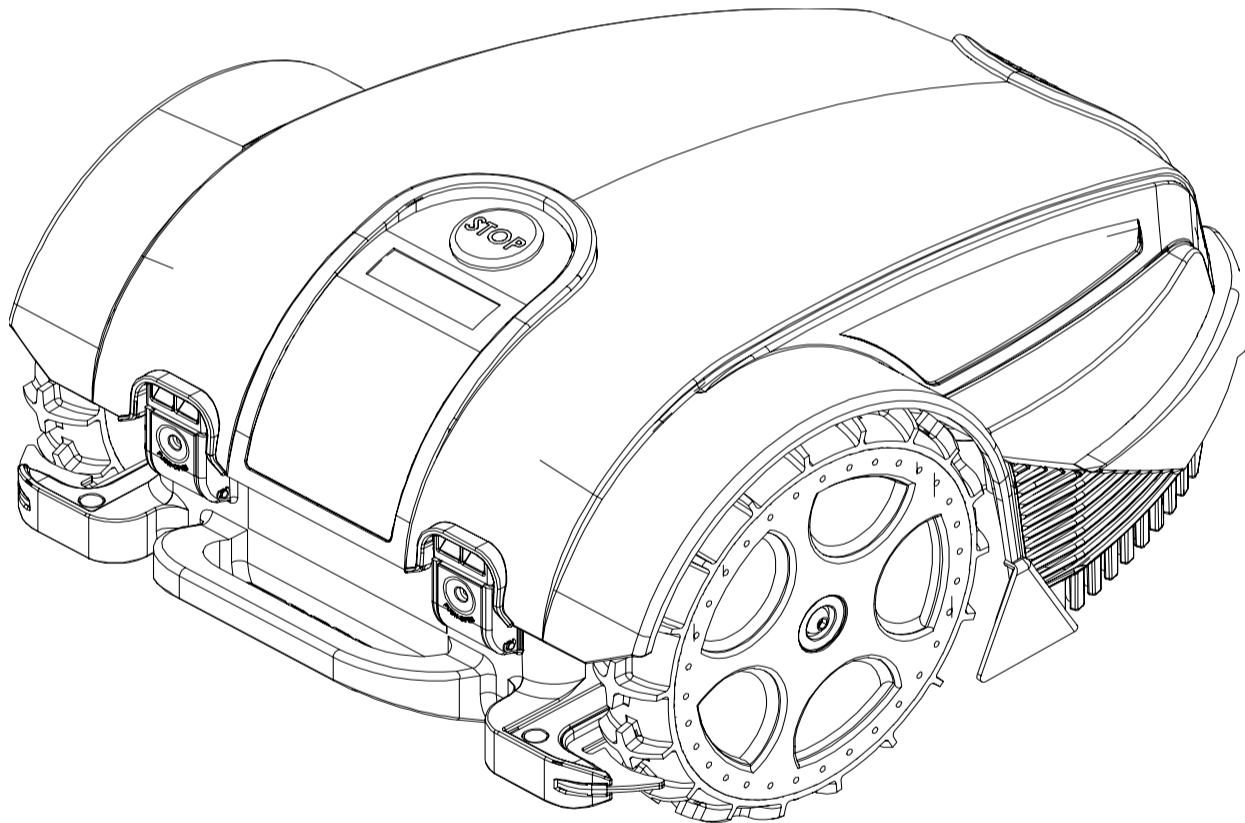

Price List. Only for Italy. Delivery cost not included
Listino al pubblico. Trasporto non incluso

Rif.	Code	Qt.in Robot		(IT) Descrizione * (GB) Description	MOQ
1	051Z20600A	1		Chiave - Screwdriver	1
2	CS_E025_1	0-1	MT 100 (1x0.75)	Cavo - Cable	1
2	CS_E025_15	0-1	MT 150 (1x0.75)	Cavo - Cable	1
3	200A00100A	0-1	(100 Pz)	Conf. Chiodi - Nails Bag	1
3	200A00200A	0-1	(200 Pz)	Conf. Chiodi - Nails Bag	1
4	CS_C0111	0		Nastro Agglomerante - Stretch Electrical Tape	1
5	CS_C0109	0	200 Gr	Grasso - Grease	1
6	AMBCAPROG	0		Programming Cable - Cavo Programmazione	1
7	CB01_RICEX	0		Ricarica Esterna - External recharge	1
8	200A00003	1		(3pcs) - Connettore - Connector	1
8	200A00001	0		(10pcs) - Connettore - Connector	1
8	200A00050	0		(50pcs) - Connettore - Connector	1