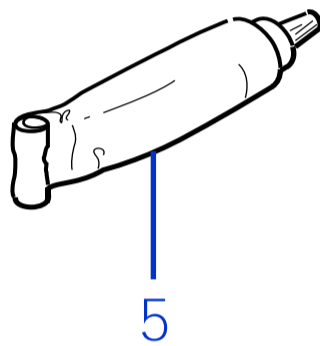

Price List. Only for Italy. Delivery cost not included
Listino al pubblico. Trasporto non incluso

Rif.	Code	Qt.in Robot		(IT) Descrizione * (GB) Description	MOQ
1	051Z20600A	1		Chiave - Screwdriver	1
2	CS_E025_1	0-1	MT 100 (1x0.75)	Cavo - Cable	1
2	CS_E025_15	0-1	MT 150 (1x0.75)	Cavo - Cable	1
3	200A00100A	0-1	(100 Pz)	Conf. Chiodi - Nails Bag	1
3	200A00200A	0-1	(200 Pz)	Conf. Chiodi - Nails Bag	1
4	CS_C0111	0		Nastro Agglomerante - Stretch Electrical Tape	1
5	CS_C0109	0	200 Gr	Grasso - Grease	1
6	AMBCAPROG	0		Programming Cable - Cavo Programmazione	1
7	CB01_RICEX	0		Ricarica Esterna - External recharge	1
8	200A00003	1		(3pcs) - Connettore - Connector	1
8	200A00001	0		(10pcs) - Connettore - Connector	1
8	200A00050	0		(50pcs) - Connettore - Connector	1