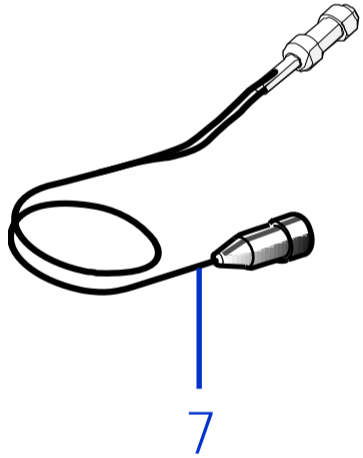

Price List. Only for Italy. Delivery cost not included
Listino al pubblico. Trasporto non incluso

Rif.	Code	Qt.in Robot		(IT) Descrizione * (GB) Description	MOQ
1	051Z20600A	1		Chiave - Screwdriver	1
2	CS_E025_1	0-1	MT 100 (1x0.75)	Cavo - Cable	1
2	CS_E025_15	0-1	MT 150 (1x0.75)	Cavo - Cable	1
3	200A00100A	0-1	(100 Pz)	Conf. Chiodi - Nails Bag	1
3	200A00200A	0-1	(200 Pz)	Conf. Chiodi - Nails Bag	1
4	CS_C0111	0		Nastro Agglomerante - Stretch Electrical Tape	1
5	CS_C0109	0	200 Gr	Grasso - Grease	1
6	AMBCAPROG	0		Programming Cable - Cavo Programmazione	1
7	CB01_RICEX	0		Ricarica Esterna - External recharge	1
8	200A00003	1		(3pcs) - Connettore - Connector	1
8	200A00001	0		(10pcs) - Connettore - Connector	1
8	200A00050	0		(50pcs) - Connettore - Connector	1