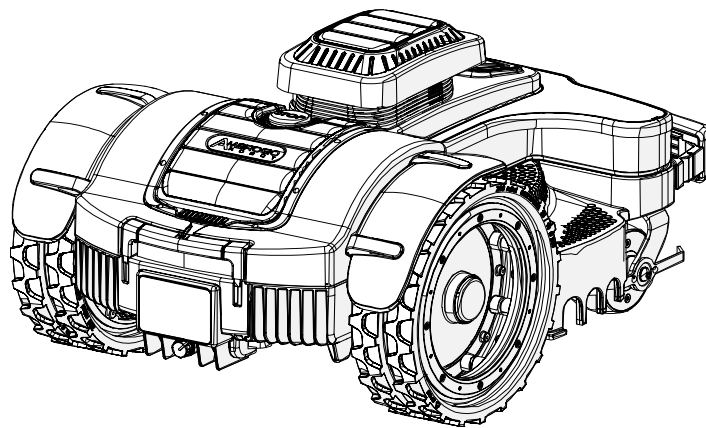

Ambrogio 4.0 Elite

MD-CO-RO-42- Rev. 1.0 - 01/09/2018 - Ambrogio 4.0 Elite

Spare Parts Catalogue

Previous Revision
Current Revision

1.0

From

2018-09

Models Type Included

8040ELO	4.0 Elite Medium
8040ELO	4.0 Elite Premium
8040ELO	4.0 Elite Extra Premium

Price List. Only for Italy. Delivery cost not included
Listino al pubblico. Trasporto non incluso