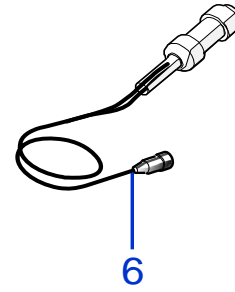

Tav.	01	0	
Tab.			
Taf.			

Rif.	Code	Qt.in Robot		(IT) Descrizione * (GB) Description	MOQ
1	110Z23900A	1		Chiave - Screwdriver	1
2	CS_E0002OS	1	MT 100	Cavo - Cable	1
2	CS_E0002	1	MT 150	Cavo - Cable	1
2	CS_E0002_3	1	MT 300	Cavo - Cable	1
2	CS_E0002_5	1	MT 500	Cavo - Cable	1
2	CS_E0002_10	1	MT 1000	Cavo - Cable	1

Consegna in 60 giorni dall'ordine - Delivery Time 60 days from order date

3	200A00100A	0-1	(100 Pz)	Conf. Chiodi - Nails Bag	1
3	200A00200A	0-1	(200 Pz)	Conf. Chiodi - Nails Bag	1
4	CS_C0111	0		Nastro Agglomerante - Stretch Electrical Tape	1
5	CS_C0109	0	200 Gr	Grasso - Grease	1
6	CB01_RICEX	0		Ricarica Esterna - External recharge	1
7	200A00003	1		(3pcs) - Connettore - Connector	1
7	200A00001	0		(10pcs) - Connettore - Connector	1
7	200A00050	0		(50pcs) - Connettore - Connector	1

Solo per rivenditori
Only for dealer

Code	(IT) Descrizione * (GB) Description	MOQ

CS_BT_USB	Convertitore USB-Bluetooth - USB-Bluetooth Converter	1