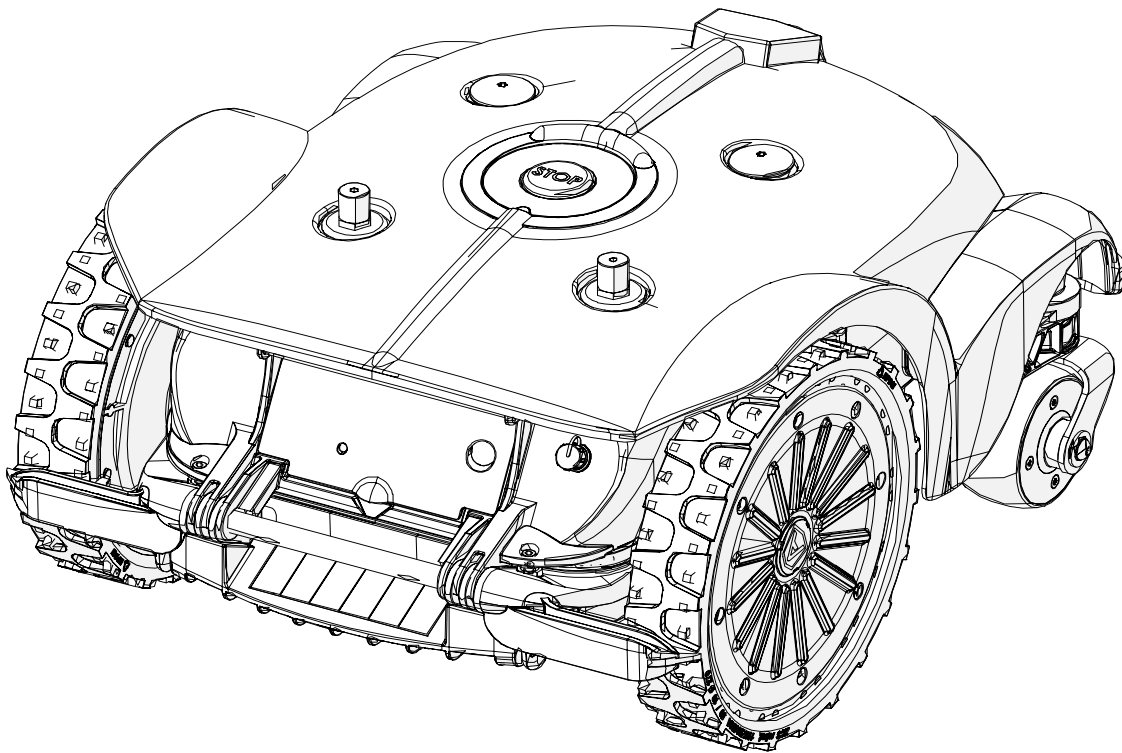

Ambrogio Robot L250

MD-CO-RO-33- Rev. 2.0 - 31/01/2022 - Ambrogio Robot L250

Spare Parts Catalogue

Previous Revision
Current Revision

1.9
2.0

From

2022-01

Models Type Included

7250DE0	Ambrogio Robot L250 Deluxe
7250EL0	Ambrogio Robot L250i Elite
8250ES0	Ambrogio Robot L250i Elite S+

Price List. Only for Italy. Delivery cost not included
Listino al pubblico. Trasporto non incluso